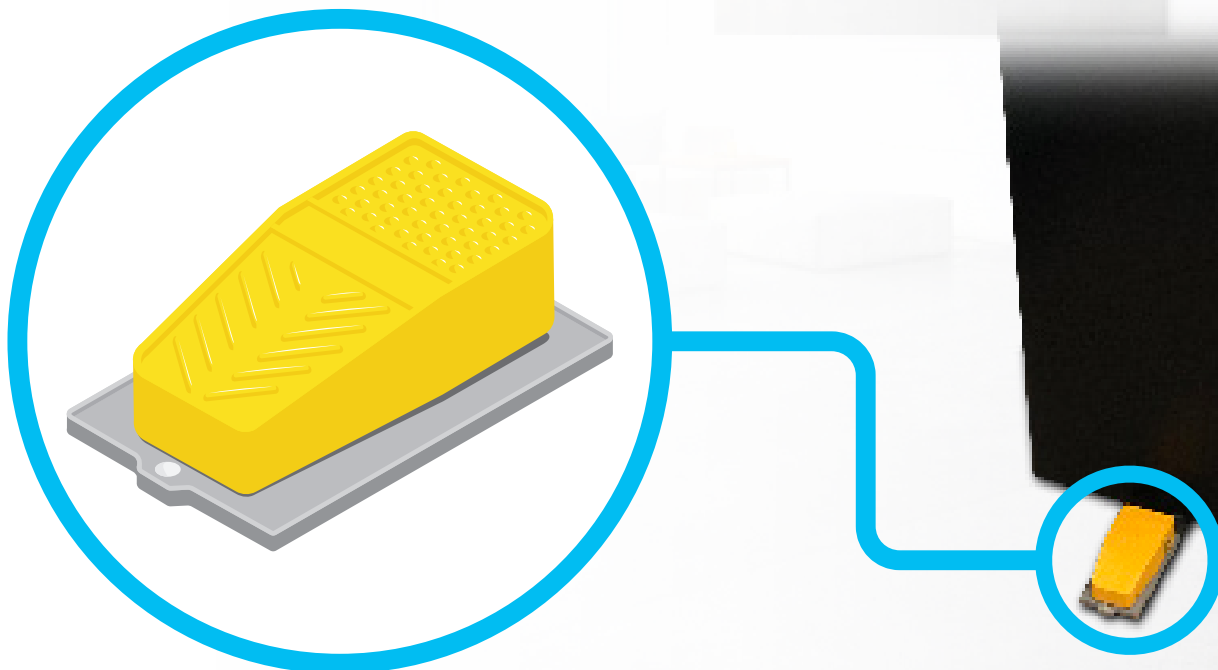

TOUCHLESS-DISPENSE FOOT PEDAL

For Hands-Free Water Cooler Operation

TOUCHLESS-DISPENSE

Hands-free design for no-touch, instantaneous dispensing of cold water.

PLUG-AND-PLAY INSTALLATION

Easy to retrofit in under 2 minutes with no cutting or splicing; wire harness included.

HIGH VISIBILITY

Yellow color for safety.

INDUSTRY-LEADING CERTIFICATION

Independently certified to UL and CSA electrical standards.

DURABILITY

Commercial-grade materials - tested to 100,000 cycles.

COMPATABILITY

Available for models: 3i, 2i and Blu-V and will not void any pre-existing warranties.

Specifications

Dimensions

2.5" W x 5" D x 1.25" H

pure water
technology

630 Allendale Road, Suite 200
King of Prussia, PA 19406
855.474.7934
PureWaterTech.com