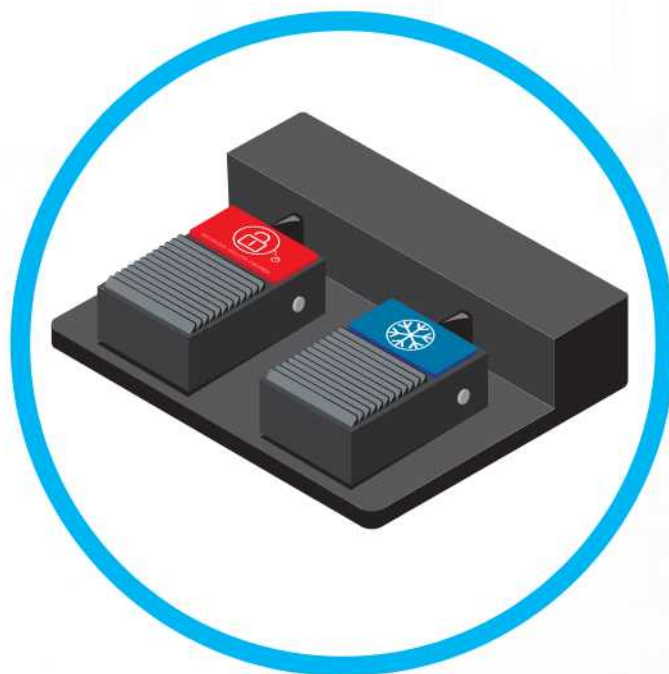

DURABILITY

Commercial-grade materials

COMPATABILITY

Available for models: 3i, 2i and Blu-V and **will not void any pre-existing warranties.**
Not available for PW1 models

Specifications

Dimensions

6.3" L x 10.4" W x 1.5" H