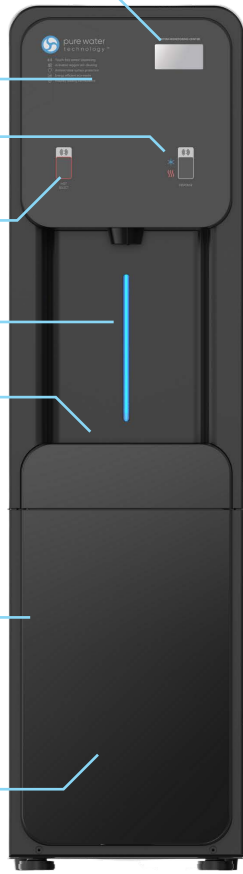

High-end glass front panel

Touch-free sensor activation

Hot water safety lock

Color-changing indicator light for precise dispensing

Large drip tray

High-capacity cold tank

Dent-resistant steel frame

50.9"

14"

17"

Specifications

Weight	69.9 lbs (31.7 kgs)
Dimensions	14" W x 50.9" H x 17" L (355.6mm W x 1293mm H x 431.8mm L)
Cold Tank Capacity	3 gallons (11 liters)
Hot Tank Capacity	0.5 gallons (2 liters)
Dispense Area	11.5" tall (293mm)
Recommended Water Pressure	40-80 PSI
Rated Voltage/ Frequency	120v/60hz 220v/50hz
Power Consumption	Hot: 2.5A/300W Cold: 1.0A/120W