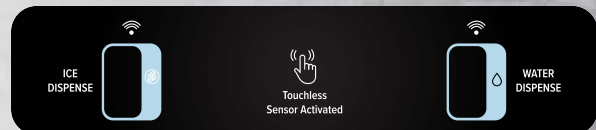

i15

ICE & WATER DISPENSER

Innovative Design & Technology

- SafeTouch™ surface with silver ion antimicrobial technology
- Combination ice maker & water dispenser
- Dispenses chewable ice, as well as hot and room temperature water
- TDS management technology featuring the ability to flush the evaporator.

Advanced Hygiene Features

- LED UV keeps the water reservoir clean
- Available with our advanced purification system
- Touch-activated sensor operation for easy cleaning

Bullet-Proof Reliability

- Drainless technology allows freedom of placement
- Available with optional base cabinet to make free-standing
- Only 17.5" high – fits under most cabinet

Now available with a touchless dispense module!

pure water
technology

630 Allendale Road, Suite 200
King of Prussia, PA 19406
855.474.7934
PureWaterTech.com

i15

ICE & WATER DISPENSER

i15 Freestanding

Weight	103.9 lbs (47.1 kgs)
Dimensions	45" h x 14.1" w x 21.7" d (114.3 h x 35.814 w x 55.118 d)
Ambient Capacity	Tankless
Hot Tank Capacity	0.33 gallons (1.25 liters)
Ice Storage Capacity	7 lbs. (3.2 kg)
Ice Amount Per Day	125 lbs (56.7 kg)
Dispensing Height	9" (21.9 cm)
Power Consumption	2.83 kWh/24 hours
Rated Voltage/Frequency	120V and 230V 50/60hz
Power Consumption	1.6kWh / 24 hours

- High-capacity ice production to meet most office needs
- Touch-activated sensor operation for easy cleaning
- Safety button for hot water dispensing
- Hot and ambient water
- LED UV to help maintain water reservoir cleanliness
- Produces chewable ice
- 7 lbs of ice storage capacity
- Produces 125 lbs of ice per day