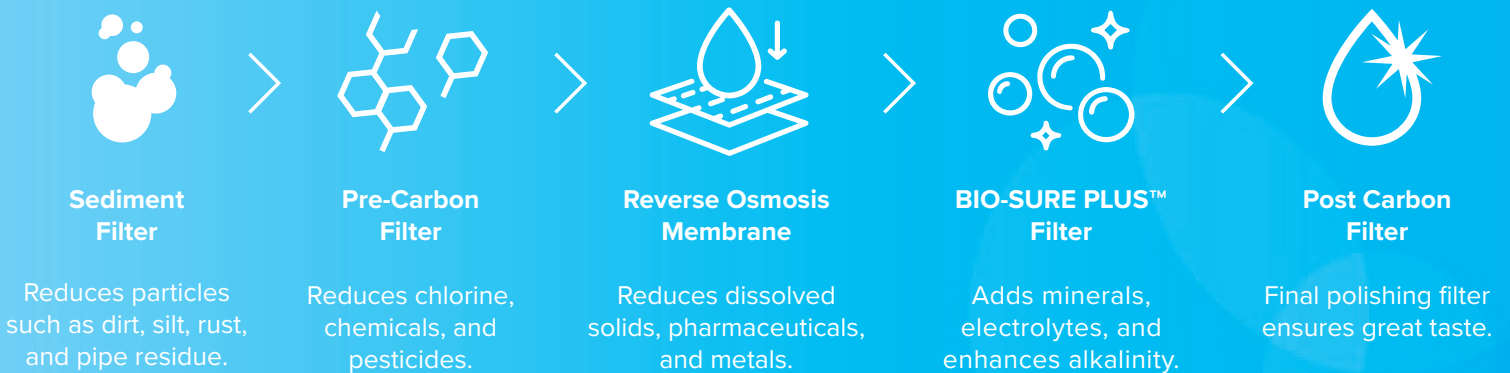

The Pure Water Technology Purification Process

pure water
technology

630 Allendale Road, Suite 200
King of Prussia, PA 19406
855.474.7934
PureWaterTech.com

Certified by IAPMO in accordance with ANSI/NSF 372 for lead free products and certified by IAPMO R&T in accordance with UL 399 and CSA 22.2 for electrical safety.

Formally known as WS15000.